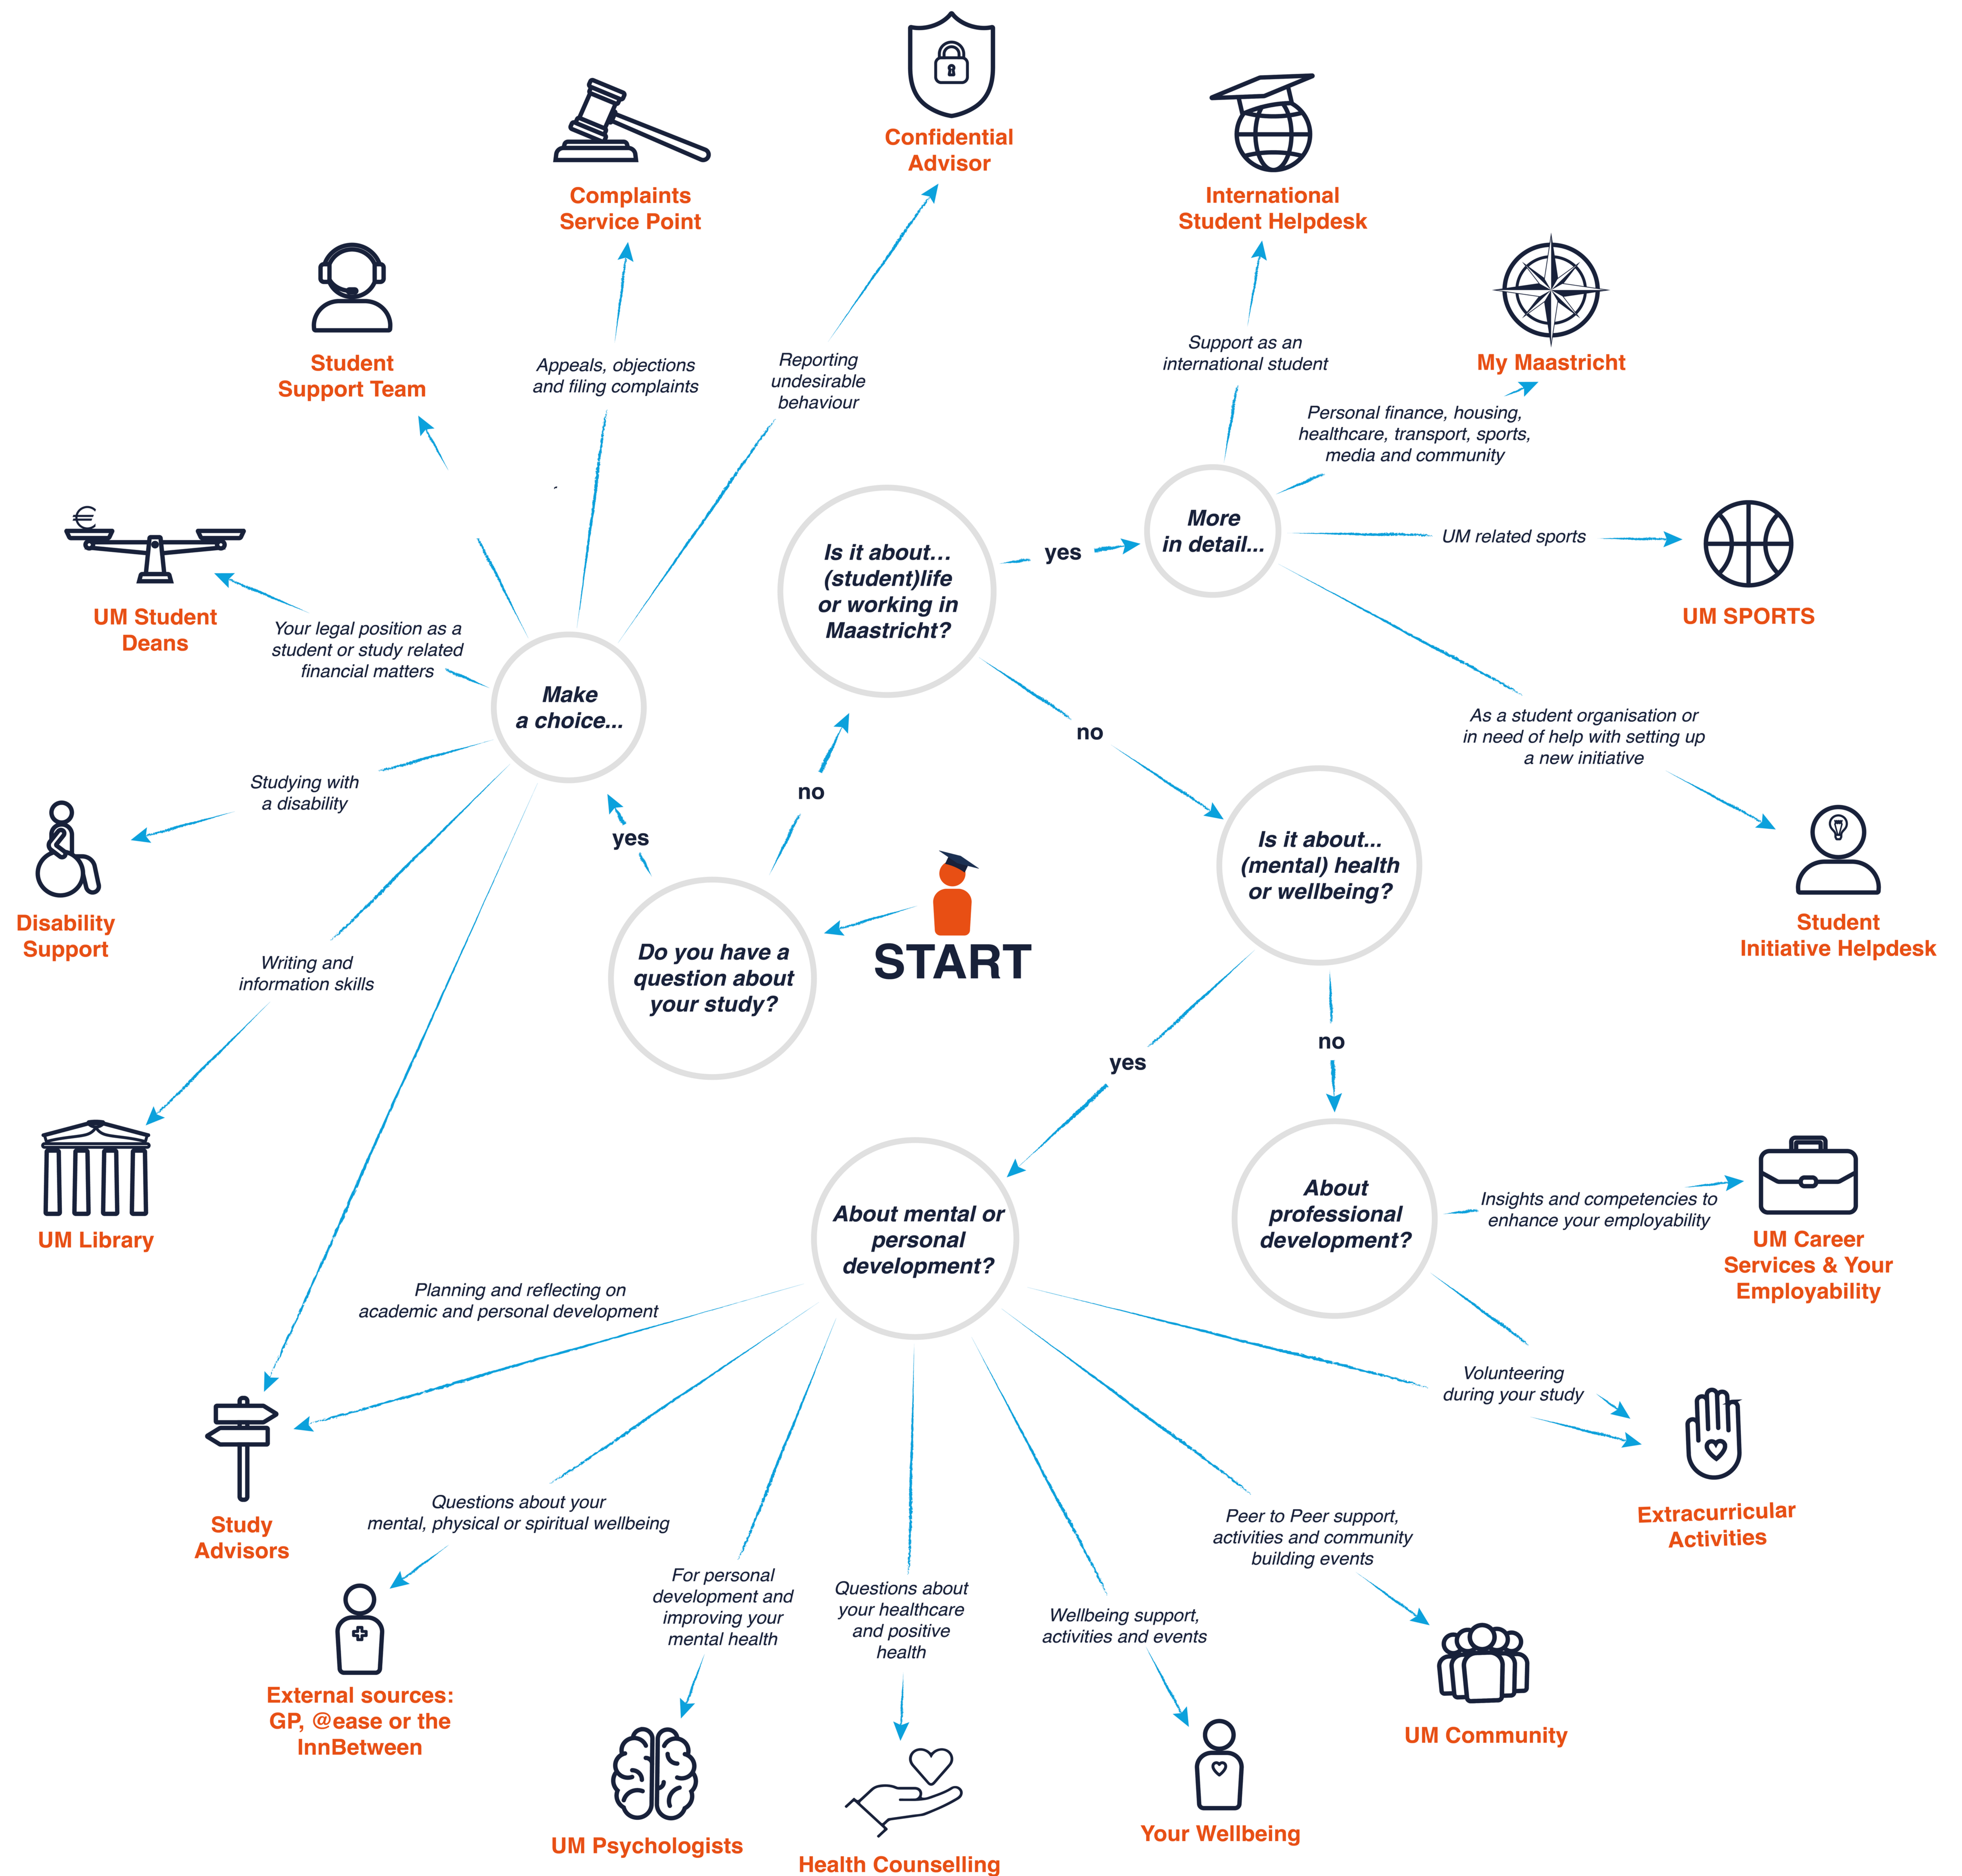

How can we support you?

In case of an emergency, call the emergency helpline: 112

Suicide prevention: www.113.nl or 0800-0113

Note to international students: Please make sure you are registered at a GP office and check if you have an adequate health insurance.

Maastricht University