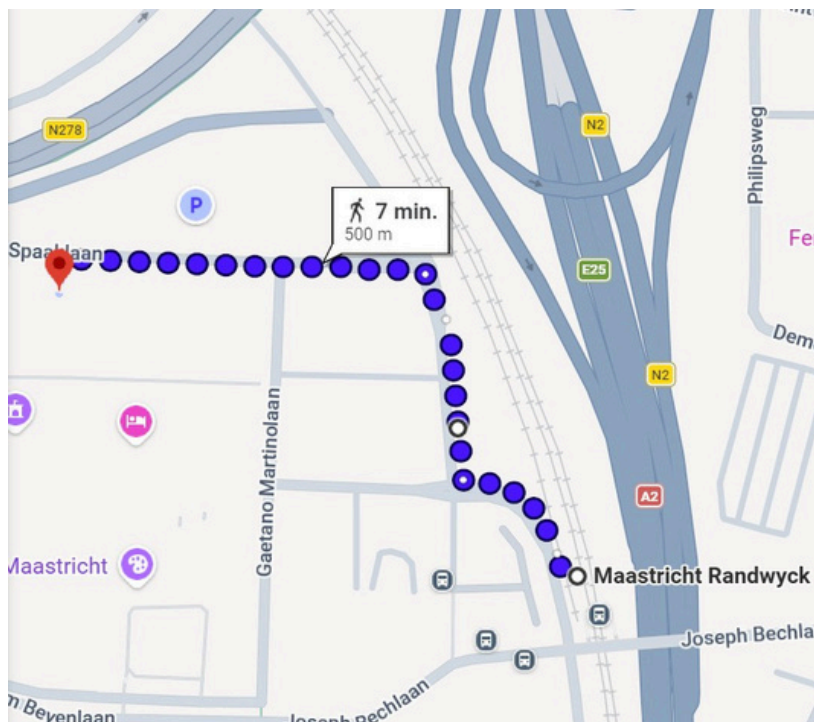

# Navigation instructions Paul-Henri Spaaklaan 7-9 Facility Services - Maastricht University

Address Facility Services:

**Paul-Henri Spaaklaan 7-9  
6229 EN, Maastricht, Nederland  
3rd Floor**

## By car:

Are you coming by car? If so, you can use the car park located on the first three floors of Paul-Henri Spaaklaan 7-9. The entrance to the car park is at the rear of the building, opposite MECC P3. You can navigate to MECC P3 using [Google Maps](#). Please see the images below for the entrance to our car park.

### Public transport:

Would you prefer to travel by public transport? If so, please make your way to Maastricht Randwyck railway station. From there, it is approximately 500 metres (7 minutes) on foot to the main entrance at Paul-Henri Spaaklaan 7-9. See the image below for the walking route.